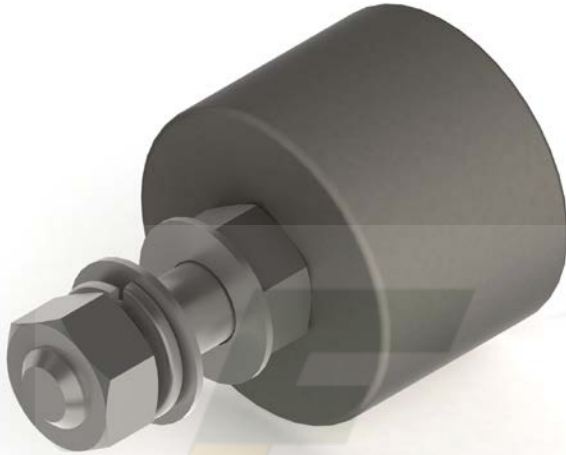

### EB001XX EARTH BOSS

<b>DESCRIPTION</b>	EARTH BOSS
<b>SIZE (mm)</b>	Ø30mm
<b>COLOUR</b>	STAINLESS STEEL
<b>WEIGHT</b>	

**MATERIAL:** STAINLESS STEEL

**HARDWARE:** GALVANISED STEEL

**TESTING:** NOT AVAILABLE

**SALES DRAWING No:** 8-S0344

**NOTE:** EB001-30 30mm LONG EARTH BOSS – EB001-80 80mm LONG EARTH BOSS – EB001-150 150mm EARTH BOSS