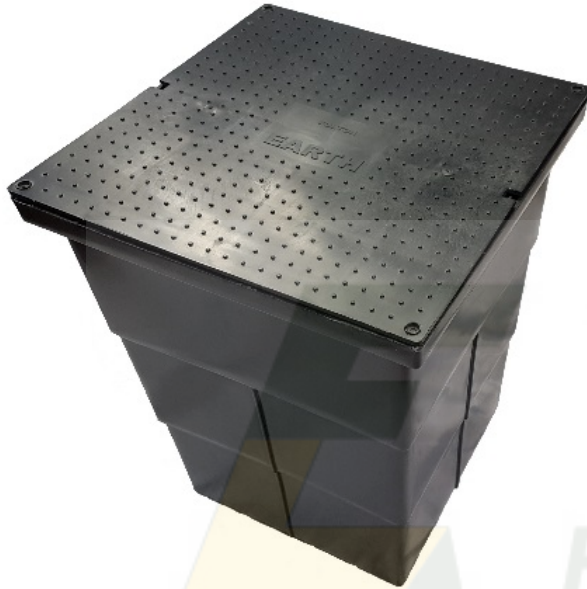

DATA SHEET

E300PLE BLACK POLY PIT

DESCRIPTION	BLACK POLY PIT
SIZE (mm)	357W x 357D x 452H
COLOUR	BLACK
WEIGHT	3.5 kg

MATERIAL: POLY PIT & LID

HARDWARE: N/A

TESTING: AS/NZS3500-2003

SALES DRAWING No:

NOTE: Black Poly Pit 300 x 300 x 300mm c/w black plastic cover marked "EARTH". Galvanised steel lid also available.