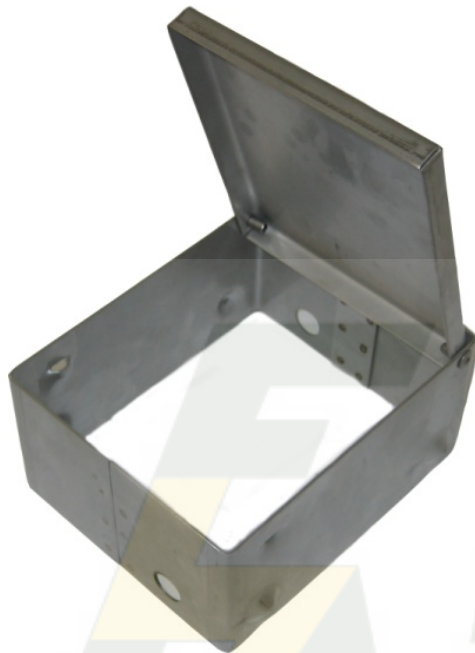

DATA SHEET

MEB-1 STAINLESS STEEL EARTH PIT

DESCRIPTION	STAINLESS STEEL EARTH PIT
SIZE (mm)	156L x 131W x 75H
COLOUR	STAINLESS STEEL
WEIGHT	0.8 kg

MATERIAL: STAINLESS STEEL G304

HARDWARE: N/A

TESTING: NOT AVAILABLE

SALES DRAWING No: 8-S0072

NOTE: Stainless Steel Earth Pit 156 x 130 x 76mm Deep with hinged lid marked "EARTH"